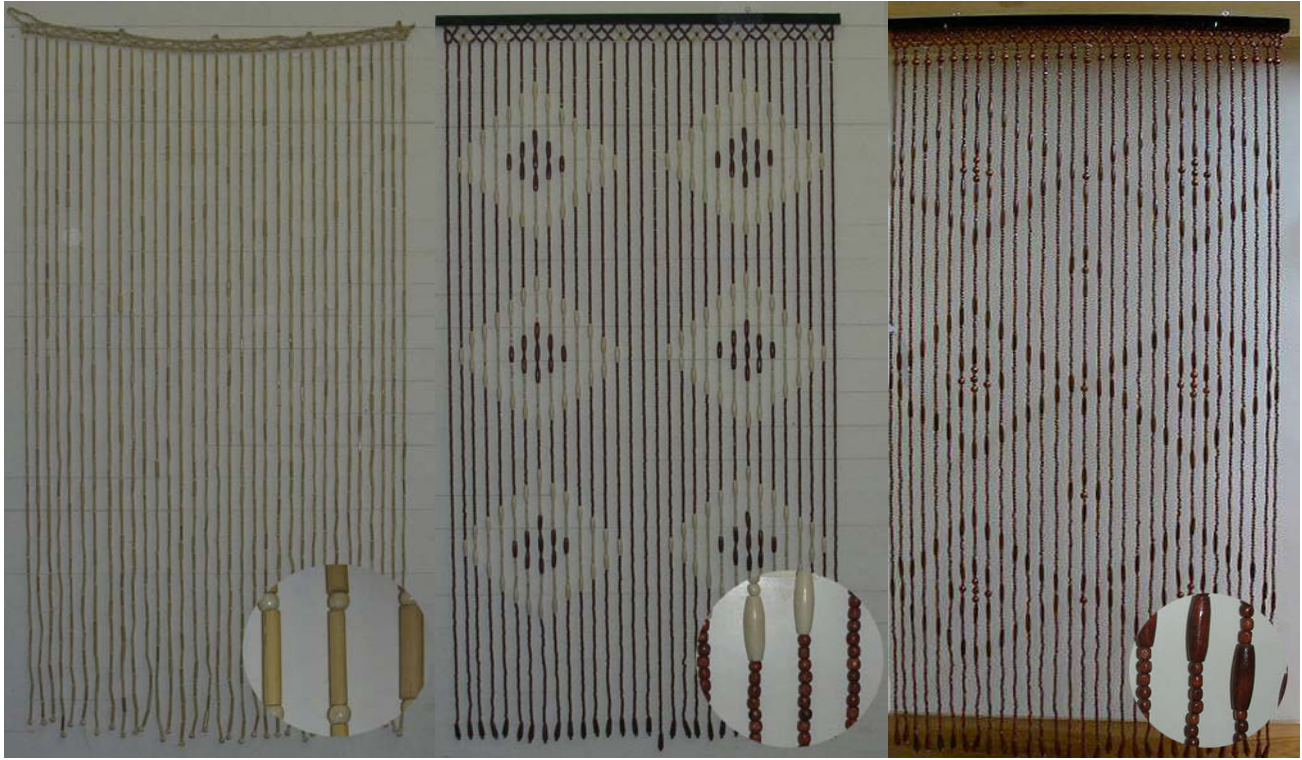

Blinds

CV7001 Pc $9.50/pc
36 x 72" Bamboo Curtain
Natural color

CV1014 Pc $13.65/pc
36 x 72" Wood Bead Curtain
Brown & White color

CV1007 Pc $13.65/pc
36 x 72" Wood Bead Curtain
Brown color